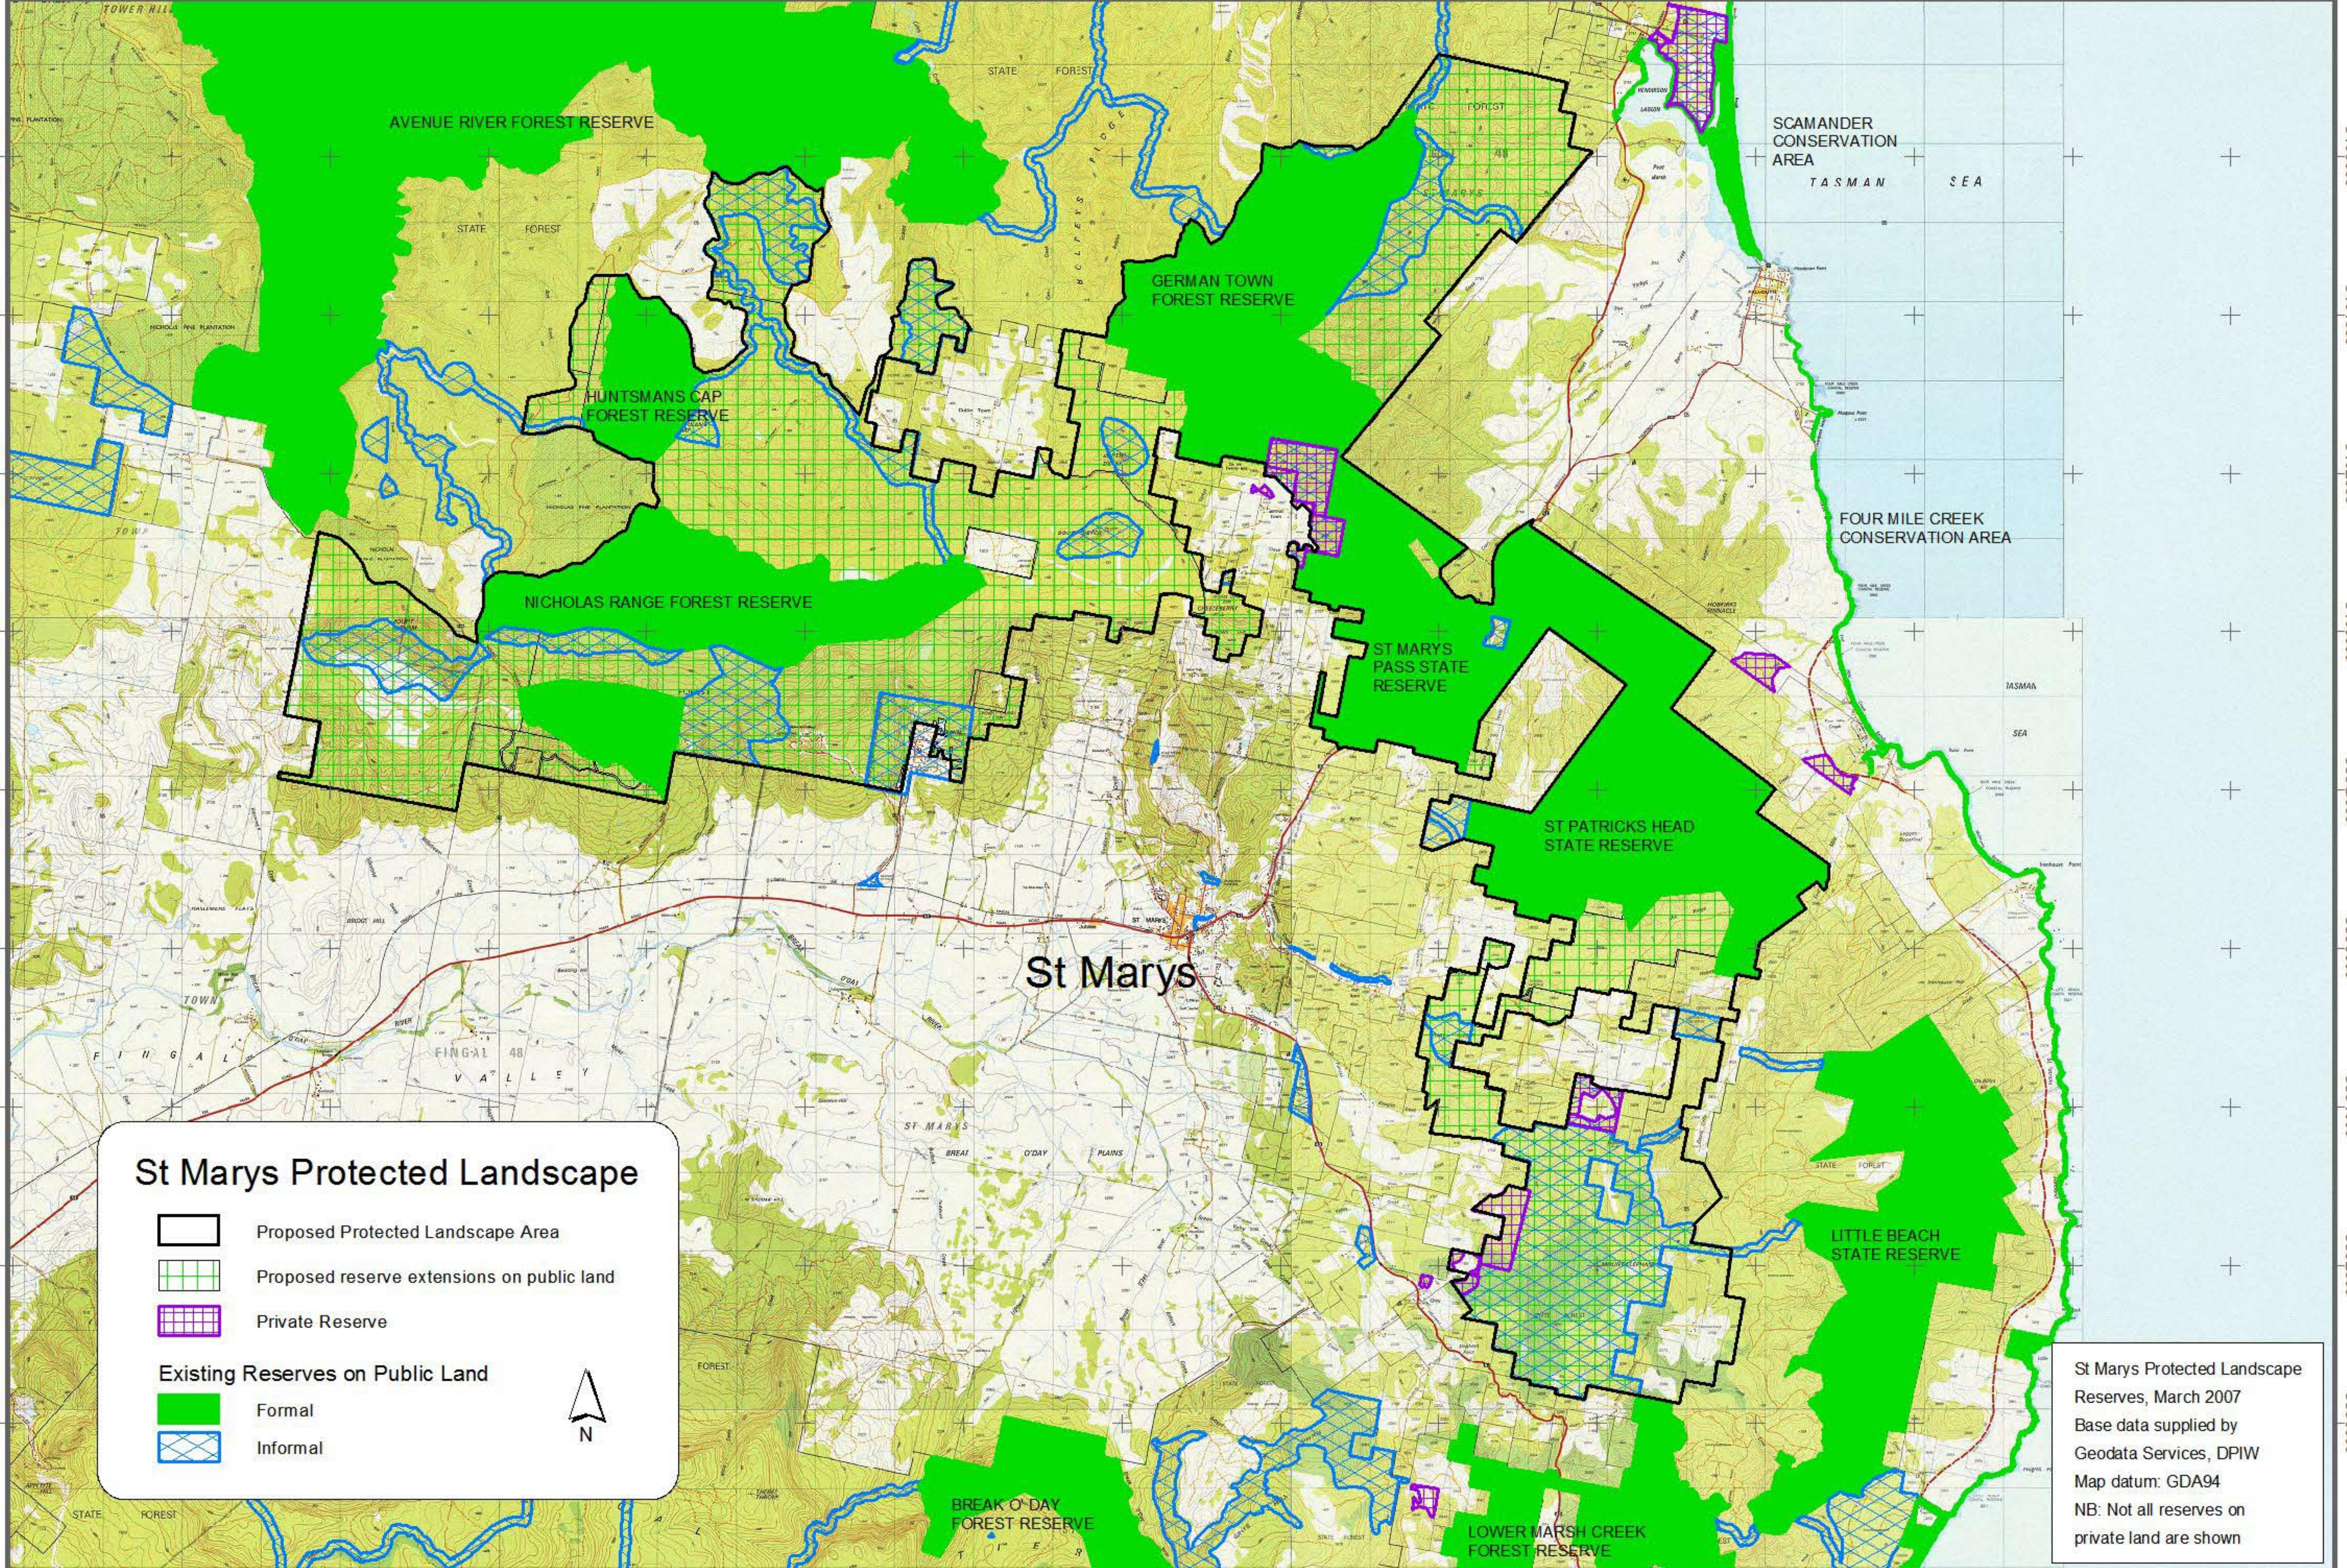

584000 586000 588000 590000 592000 594000 596000 598000 600000 602000 604000 606000 608000 610000 612000

5406000
5404000
5402000
5400000
5398000
5396000
5394000
5392000
5390000

5406000
5404000
5402000
5400000
5398000
5396000
5394000
5392000
5390000

St Marys Protected Landscape

-  Proposed Protected Landscape Area
-  Proposed reserve extensions on public land
-  Private Reserve

Existing Reserves on Public Land

-  Formal
-  Informal

N

St Marys Protected Landscape
Reserves, March 2007
Base data supplied by
Geodata Services, DPIW
Map datum: GDA94
NB: Not all reserves on
private land are shown

584000 586000 588000 590000 592000 594000 596000 598000 600000 602000 604000 606000 608000 610000 612000